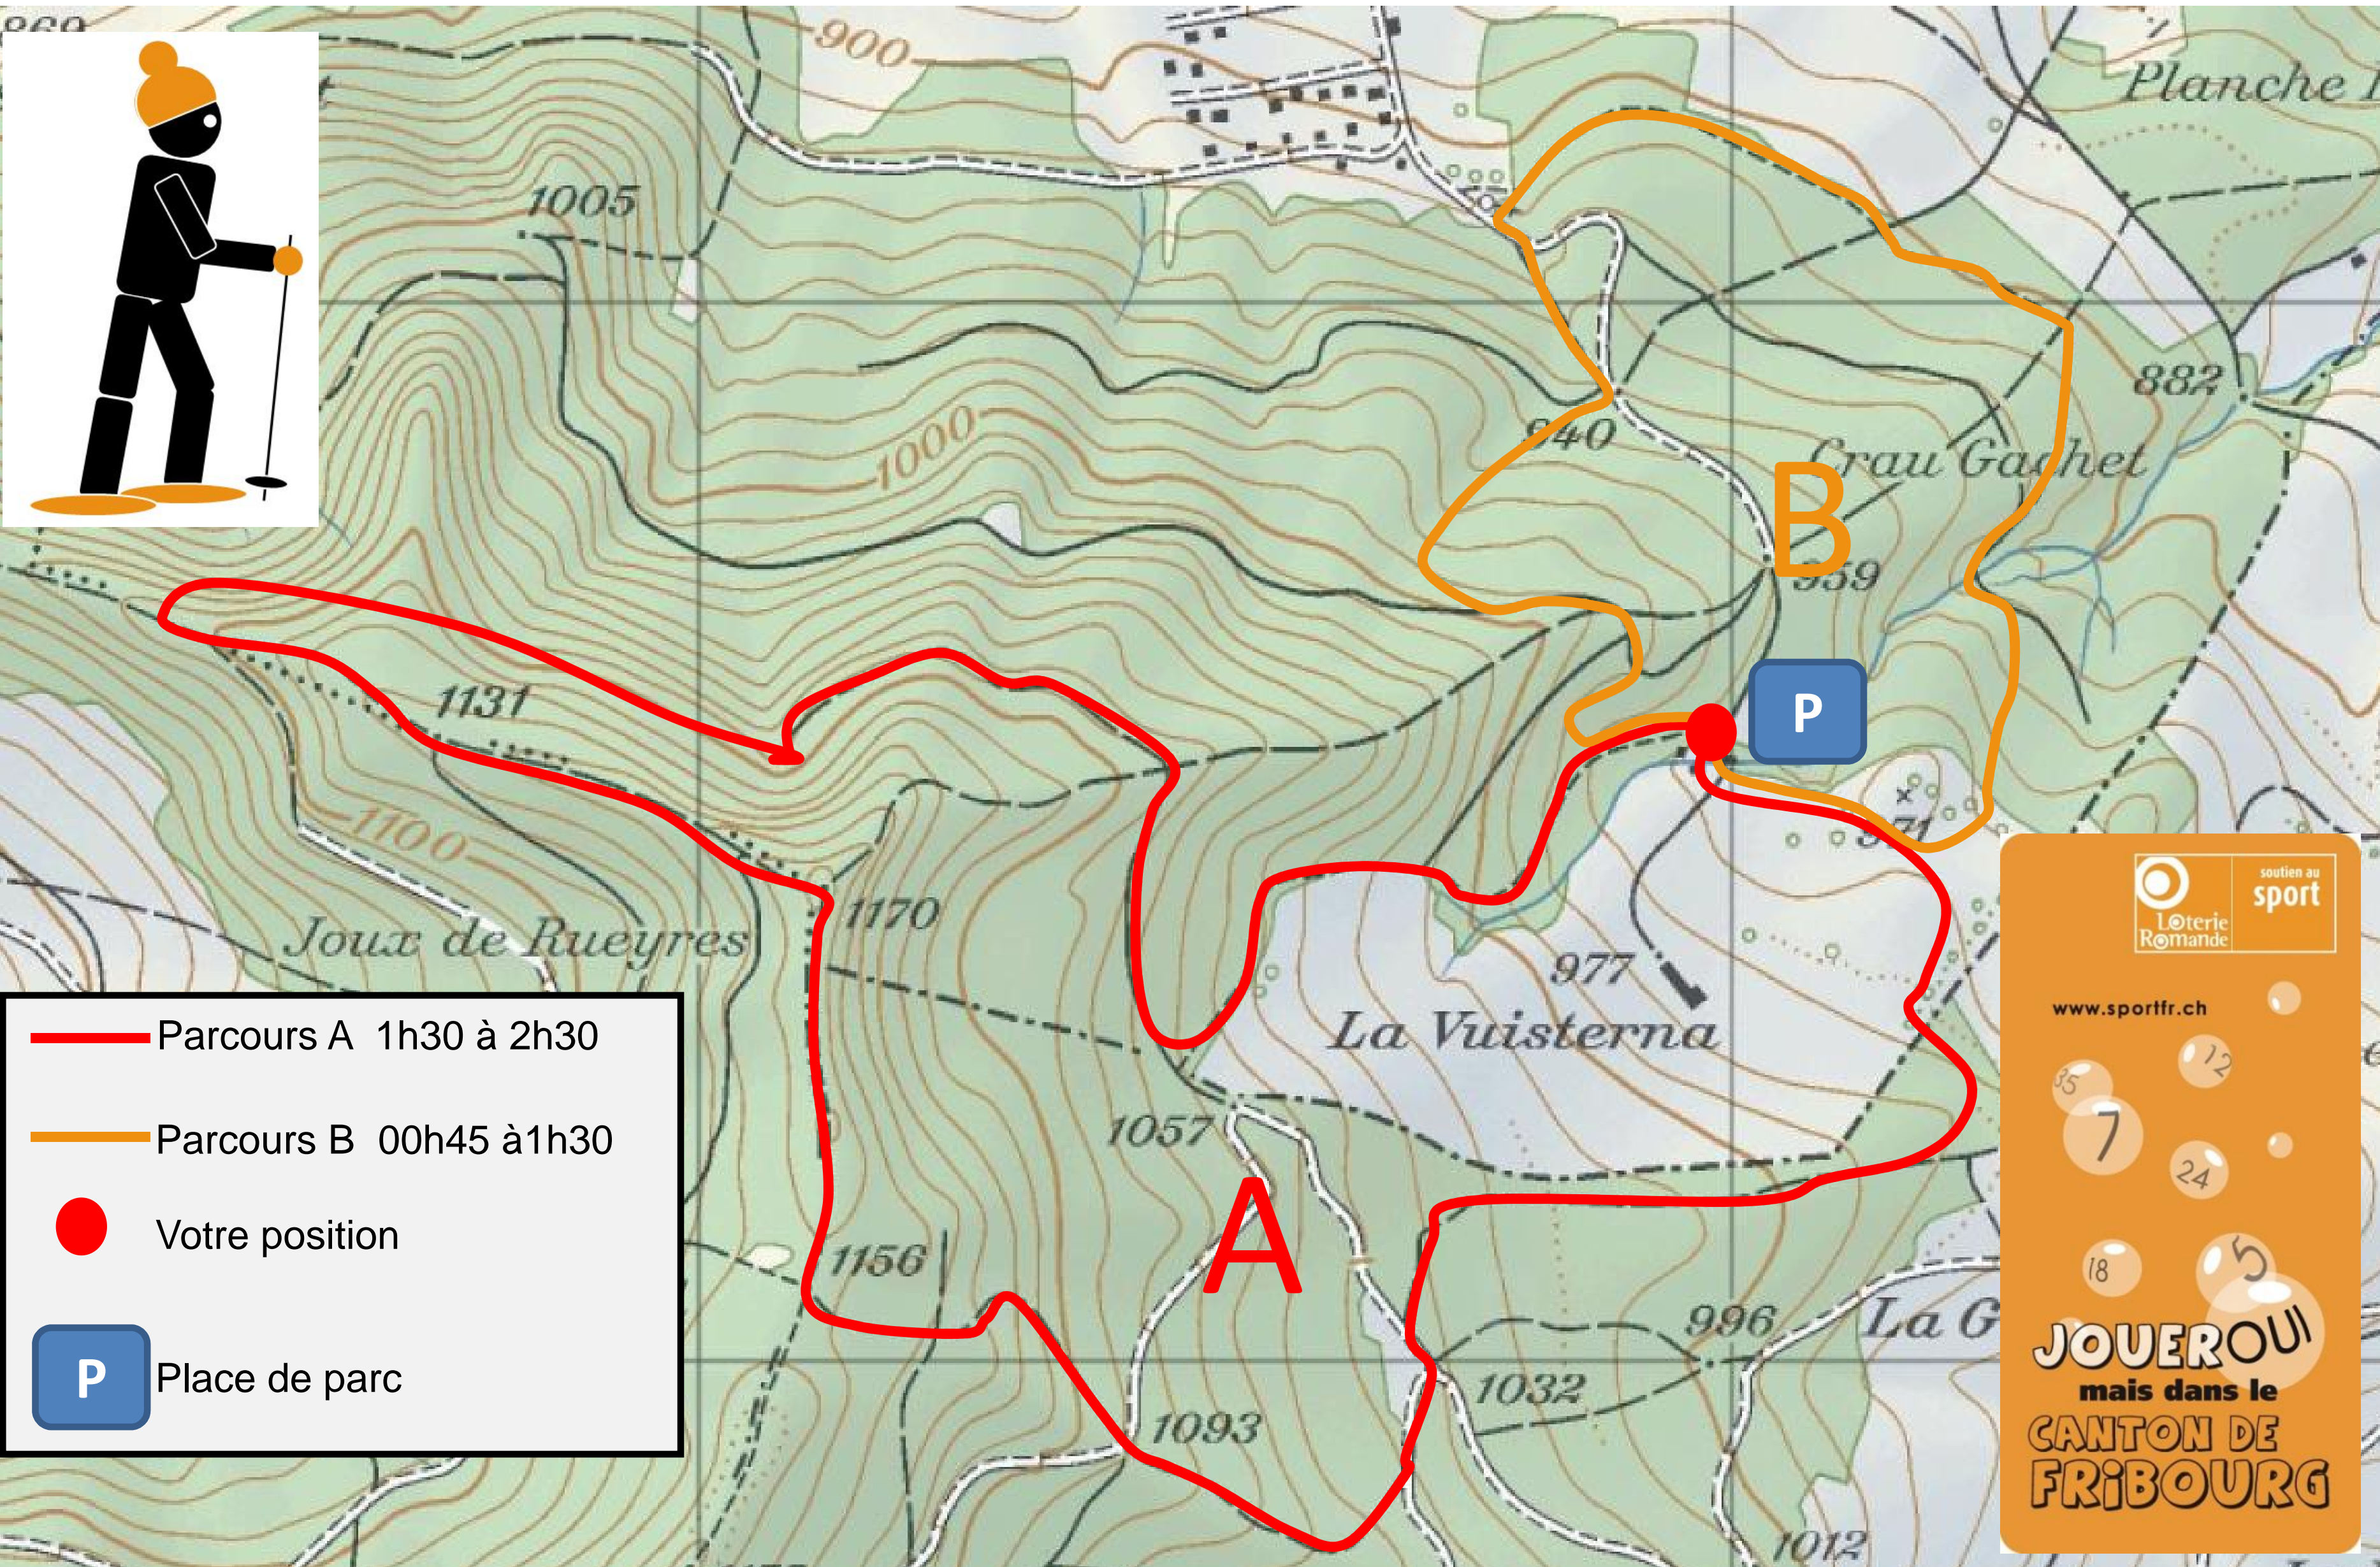

Sentiers raquettes A et B du Gibbloux

An orange rectangular advertisement for the Loterie Romande. At the top left is the Loterie Romande logo. To its right is the text 'soutien au sport'. Below the logo is the website 'www.sportfr.ch'. In the center, there are several white circles containing numbers: 35, 7, 12, 24, 18, and 5. At the bottom, the text reads 'JOUEROU! mais dans le CANTON DE FRIBOURG'.